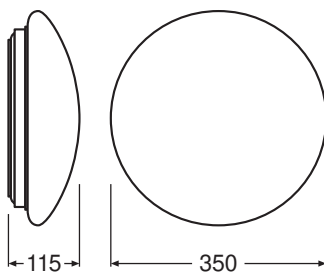

Photometrical data

Luminous flux	1440 lm
Luminous efficacy	80 lm/W
Color temperature	3000 K
Light color (designation)	Warm white
Color rendering index Ra	> 80
Standard deviation of color matching	< 6 sdcn
Luminous intensity	-
Low flicker	Yes
Flickering metric (Pst LM)	-
Stroboscope effect metric (SVM)	-
Photobiological safety group acc. to EN62778	RG0
Photobiological safety group acc. to EN62471	RG0
Beam angle	120 °

LDC typ cone

LDC typ polar

Dimensions & Weight

Diameter	350.00 mm
Height	115.00 mm
Product weight	410.00 g

Materials & Colors

Product color	White
Housing color	White
Body material	Steel
Cover material	Polymethylmethacrylate (PMMA)