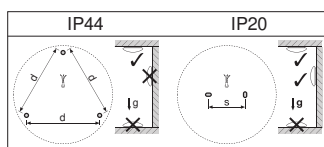

DOWNLOAD DATA	
	User instruction
	Addon Technical Information
	Addon Technical Information
	Tender documents
	Declarations Of Conformity CE
	IES file (IES)
	LDT file (Eulumdat)
	R3D file (Relux 3D Model)
	ROLF file (RELUX)
	M3D file (3D Model)
	ULD file (DIALux)
	UGR file (UGR table)
	Packaging insert

LOGISTICAL DATA

Product code	Packaging unit (Pieces/Unit)	Dimensions (length x width x height)	Gross weight	Volume
4058075617940	Folding box 1	386 mm x 386 mm x 120 mm	779.00 g	17.88 dm³
4058075617957	Shipping box 5	625 mm x 410 mm x 410 mm	4912.00 g	105.06 dm³

The mentioned product code describes the smallest quantity unit which can be ordered. One shipping unit can contain one or more single products. When placing an order, for the quantity please enter single or multiples of a shipping unit.

ADDITIONAL CATALOG INFORMATION