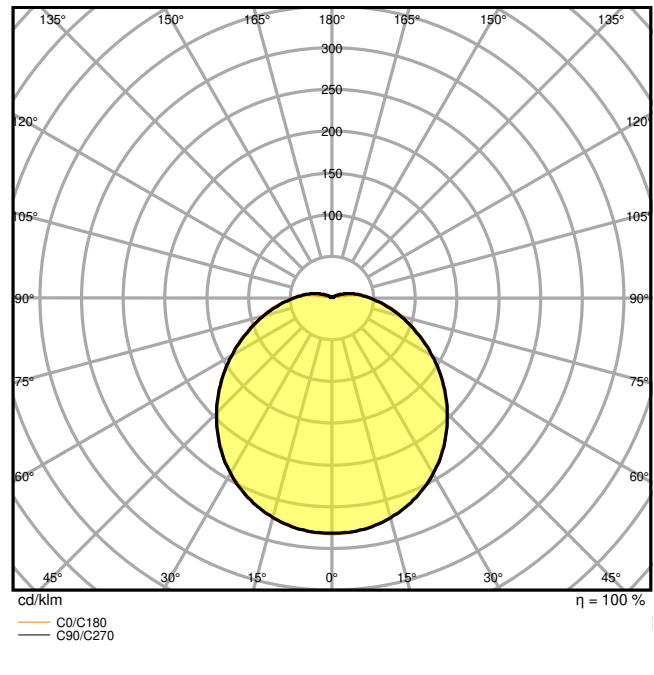

TECHNICAL DATA

Electrical data

Nominal wattage	18.00 W
Nominal voltage	220...240 V
Mains frequency	50...60 Hz
Nominal current	140 mA
Inrush current	7 A
Inrush current time T_{h50}	212 μ s
Max. no. of lum. on circuit break. B16 A	35
Max. no. of lum. on circuit break. C10 A	35
Max. no. of lum. on circuit break. C16 A	56
Power factor λ	> 0.55
Total harmonic distortion	< 120 %
Protection class	I
Operating mode	Integrated LED driver

Photometrical data

Luminous flux	1440 lm
Luminous efficacy	80 lm/W
Color temperature	3000 K
Light color (designation)	Warm white
Color rendering index Ra	> 80
Standard deviation of color matching	< 6 sdcn
Luminous intensity	-
Low flicker	Yes
Flickering metric (Pst LM)	-
Stroboscope effect metric (SVM)	-
Photobiological safety group acc. to EN62778	RG0
Photobiological safety group acc. to EN62471	RG0
Beam angle	120 °

LDC typ cone

LDC typ polar

Dimensions & Weight

Diameter	350.00 mm
Height	115.00 mm
Product weight	410.00 g

Materials & Colors

Product color	White
Housing color	White
Body material	Steel
Cover material	Polymethylmethacrylate (PMMA)