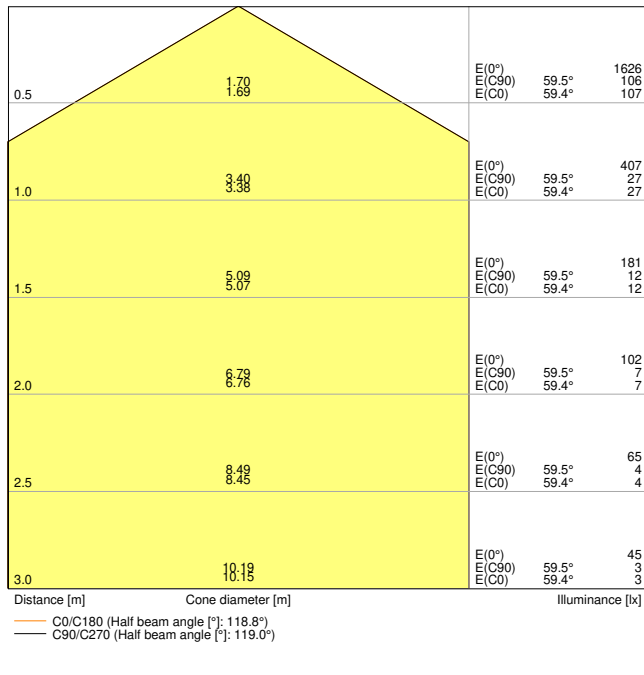

PRODUCT DATASHEET

SF CIRC 350 V 18W 830 IP44

SURFACE CIRCULAR 350 | Wall and ceiling luminaire with IP44

Areas of application

- Corridors
- Stairways
- Bathrooms
- Foyers

Product benefits

- Indoor luminaire with high luminous efficacy
- Energy savings of up to 55 % compared to luminaires that use CFL
- Easy and quick installation
- Very homogenous light
- 3 years guarantee

TECHNICAL DATA

Electrical data

Nominal wattage	18.00 W
Nominal voltage	220...240 V
Mains frequency	50...60 Hz
Nominal current	140 mA
Inrush current	7 A
Inrush current time T_{h50}	212 μ s
Max. no. of lum. on circuit break. B16 A	35
Max. no. of lum. on circuit break. C10 A	35
Max. no. of lum. on circuit break. C16 A	56
Power factor λ	> 0.55
Total harmonic distortion	< 120 %
Protection class	I
Operating mode	Integrated LED driver

Photometrical data

Luminous flux	1440 lm
Luminous efficacy	80 lm/W
Color temperature	3000 K
Light color (designation)	Warm white
Color rendering index Ra	> 80
Standard deviation of color matching	< 6 sdcn
Luminous intensity	-
Low flicker	Yes
Flickering metric (Pst LM)	-
Stroboscope effect metric (SVM)	-
Photobiological safety group acc. to EN62778	RG0
Photobiological safety group acc. to EN62471	RG0
Beam angle	120 °

LDC typ cone

LDC typ polar

Dimensions & Weight

Diameter	350.00 mm
Height	115.00 mm
Product weight	410.00 g

Materials & Colors

Product color	White
Housing color	White
Body material	Steel
Cover material	Polymethylmethacrylate (PMMA)