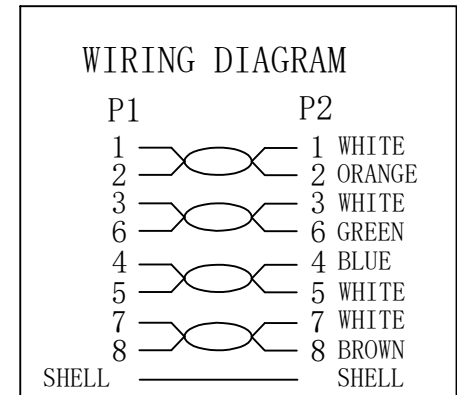

CUSTOMER		ITEM NO.	SEE THE CHART
						PRODUCT NAME	CAT.7 S/FTP PATCH CORD 26AWG		UNIT MM
		NEW	2018-09-12	A	DRAWN BY	CHECK BY	APPO BY	DATE	
BY	CHK	REVISION RECORD MODIFICATION	DATE	REV.				2018-09-12